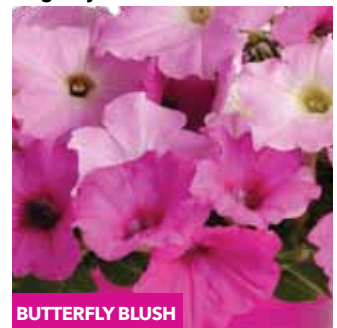

**SURFIN' SAFARI**

Shock Wave Coral Crush & Denim

**BEACH PARTY**

Shock Wave Denim & Pink Shades

**BLUE HAWAII**

Easy Wave Rosy Dawn & Shock Wave Denim

**BUTTERFLY BLUSH**

Easy Wave Neon Rose & Mystic Pink