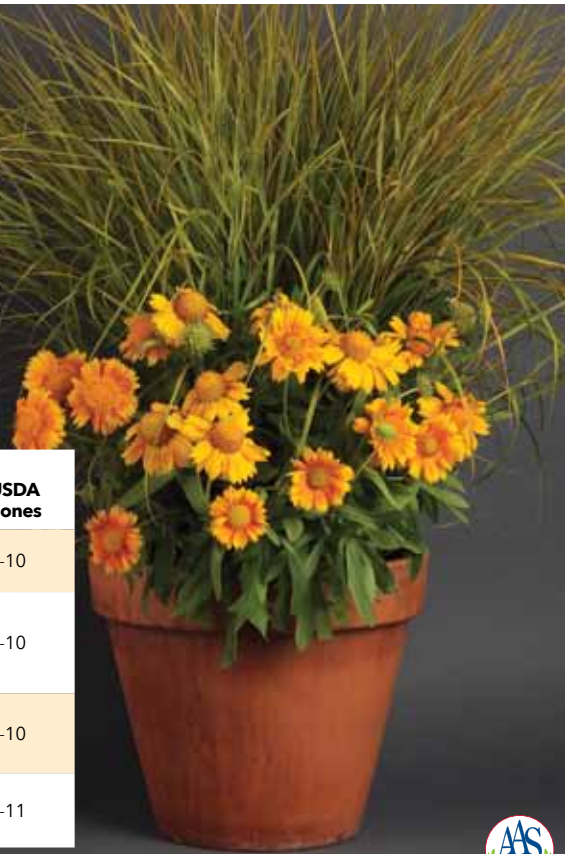

**ARABIAN DUNES** Mesa Peach Gaillardia & Early Sunrise Coreopsis

☀️ Finished in a 10 to 12-in. /25 to 30-cm container

	Variety	Multi-sown Plug	Plug/Liner Time (Weeks)	Plug/Liner Sizes	Transplant to First Flower (Weeks)	Plant Height	USDA Zones
<b>A</b>	Mesa Bright Bicolor Gaillardia	Yes	6-7	128-72	11-13	11-13 in./ 28-33 cm	5-10
<b>A</b>	<b>Alternate:</b> Mesa Peach Gaillardia	Yes	6-7	128-72	11-13	11-13 in./ 28-33 cm	5-10
<b>B</b>	Sunfire Coreopsis	Yes	7-8	128-72	10-12	10-12 in./ 25-30 cm	4-9
<b>B</b>	<b>Alternate:</b> Early Sunrise Coreopsis*	Yes	7-8	128-72	11-13	10-12 in./ 25-30 cm	4-9

☀️ Finished in a 10 to 12-in. /25 to 30-cm container

	Variety	Multi-sown Plug	Plug/Liner Time (Weeks)	Plug/Liner Sizes	Transplant to First Flower (Weeks)	Plant Height	USDA Zones
<b>A</b>	Mesa Peach Gaillardia	Yes	6-7	128-72	11-13	9-11 in./ 23-28 cm	5-10
<b>A</b>	<b>Alternate:</b> Mesa Bright Bicolor Gaillardia	Yes	6-7	128-72	11-13	11-13 in./ 28-33 cm	5-10
<b>B</b>	<b>Alternate:</b> Mesa Yellow Gaillardia*	Yes	6-7	128-72	11-13	11-13 in./ 28-33 cm	5-10
<b>C</b>	Sirocco Anemanthele	1 multi-pellet	7-8	72	11-13	12-14 in./ 30-35 cm	7-11