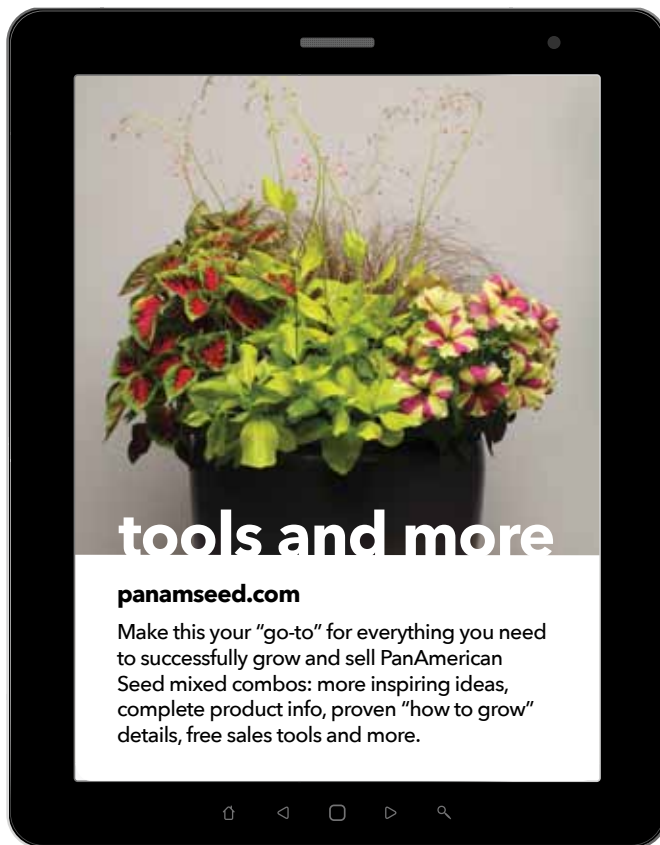

Highlight your premium containers with these high-performance seed annuals

WARM SEASON COLOR

- Serena Angelonia
- Serenita Angelonia
- Dragon Wing® Begonia
- Gryphon Begonia
- NEW Kabloom Calibrachoa
- Kong® Coleus
- Premium Shade Coleus
- Premium Sun Coleus
- Debonair Petunia
- Sophistica Petunia
- Wave Petunia

ACCENTS

- Emerald Falls Dichondra
- Silver Falls Dichondra
- Silver Mist Helichrysum
- Purple Lady Iresine
- Jade Princess Ornamental Millet
- Jester Ornamental Millet
- Purple Baron Ornamental Millet
- Calico Ornamental Pepper
- Purple Flash Ornamental Pepper
- Silver Crest Plecranthus

COOL SEASON COLOR

- Amazon Dianthus
- Dash Dianthus
- Poetry™ Nemesia
- Akila Osteospermum
- Cool Wave Pansy

COLORGRASS®

- Sirocco Anemanthele
- Amazon Mist Carex
- Bronco Carex
- Phoenix Green Carex
- Red Rooster Carex
- Spiky Blue Corynephorus
- Festina Festuca
- Live Wire Isolepis
- Blue Arrows Juncus
- Blue Dart Juncus
- Starhead Juncus
- Pony Tails Stipa